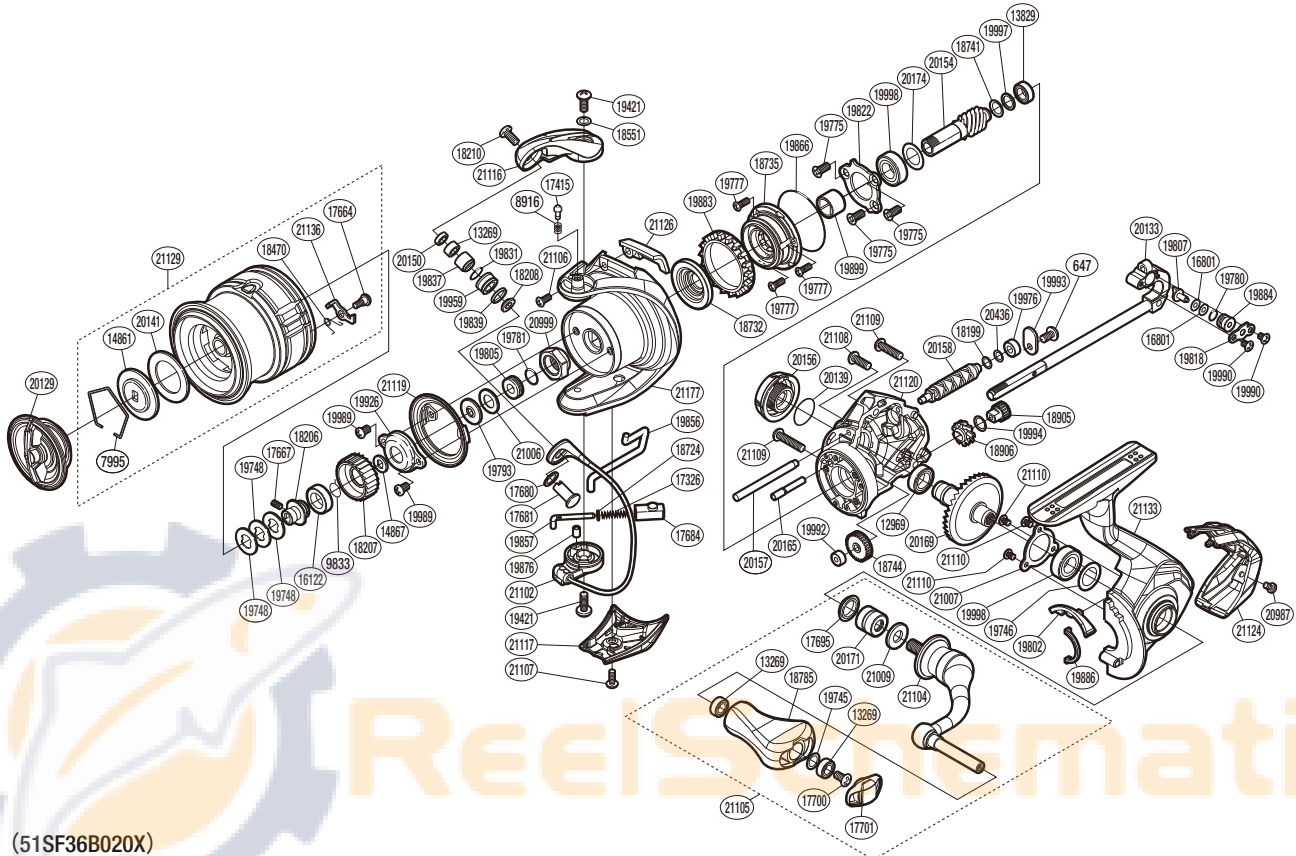

SHIMANO

VANFORD SA-RB

VFC2000SF

(51SF36B020X)

Please note that the number of adjusting washers may not be the same as shown in the exploded views.
(Adjustment will vary with each individual product.)

Part No.	Description	Part No.	Description	Part No.	Description
RD 0647	Screw	RD19745	Washer	RD20141	Drag Washer
RD 7995	Drag Washer Retainer	RD19746	Washer	RD20150	Line Roller Collar
RD 8916	Click Spring	RD19748	Washer	RD20154	Pinion Gear
RD 9833	Ratchet Spring	RD19775	Screw	RD20156	Handle Screw Cap
RD12969	Ball Bearing	RD19777	Screw	RD20157	Oscillating Guide A
RD13269	Ball Bearing	RD19780	O Ring	RD20158	Worm Shaft
RD13829	Ball Bearing	RD19781	O Ring	RD20165	Idle Gear B Shaft
RD14861	Key Washer	RD19793	Bearing Water Proof	RD20169	Drive Gear
RD14867	Spool Support	RD19802	Bail Trip Strike	RD20171	Handle Shaft Cover B
RD16122	Spool Bushing	RD19805	Main Shaft Collar	RD20174	Washer
RD16801	Spacer	RD19807	Oscillating Pawl	RD20436	Washer
RD17326	Bail Spring	RD19818	Oscillating Pawl Cover	RD20987	Screw
RD17415	Click Pin	RD19822	Bearing Retainer	RD20999	Rotor Nut
RD17664	Screw	RD19831	O Ring	RD21006	Washer
RD17667	Set Screw	RD19837	Line Roller Bushing	RD21007	Bearing Retainer
RD17680	Washer	RD19839	Line Roller Spacer	RD21009	Washer
RD17681	Line Roller Support	RD19856	Bail Trip Lever	RD21102	Bail Assembly
RD17684	Bail Spring Guide B	RD19857	Bail Spring Guide A	RD21104	Handle Shank Assembly
RD17695	Handle Shaft Seal	RD19866	O Ring	RD21105	Handle Assembly
RD17700	Screw	RD19876	Bail Spring Guide A Bush	RD21106	Screw
RD17701	Handle Knob Seal	RD19883	Friction Ring	RD21107	Screw
RD18199	Spacer	RD19884	Oscillating Slider Bushing	RD21108	Screw
RD18206	Bearing Bushing	RD19886	Flange Water Proof	RD21109	Screw
RD18207	Drag Click Ratchet	RD19899	Roller Clutch Inner	RD21110	Screw
RD18208	Spacer	RD19926	Rotor Nut Lock Plate	RD21116	Bail Arm
RD18210	Screw	RD19959	Line Roller	RD21117	Bail Hold Support Guard
RD18470	Drag Click Spring	RD19976	Worm Bushing (Rear)	RD21119	Rotor Brim
RD18551	Washer	RD19989	Screw	RD21120	Body
RD18724	Spring Guide A Support	RD19990	Screw	RD21124	Rear Protector
RD18732	Rotor Ring	RD19992	Worm Bushing (Front)	RD21126	Counter Weight Cover
RD18735	Roller Clutch Assembly	RD19993	Worm Shaft Retainer	RD21129	Spool Assembly
RD18741	Washer	RD19994	Washer	RD21133	Side Cover Assembly
RD18744	Idle Gear	RD19997	Washer	RD21136	Drag Click
RD18785	Handle Knob	RD19998	Ball Bearing	RD21177	Rotor Assembly
RD18905	Idle Gear B Small	RD20129	Drag Knob Assembly		
RD18906	Idle Gear B Large	RD20133	Main Shaft Assembly		
RD19421	Screw	RD20139	O Ring	RD18054	Anti Line Slip Sticker